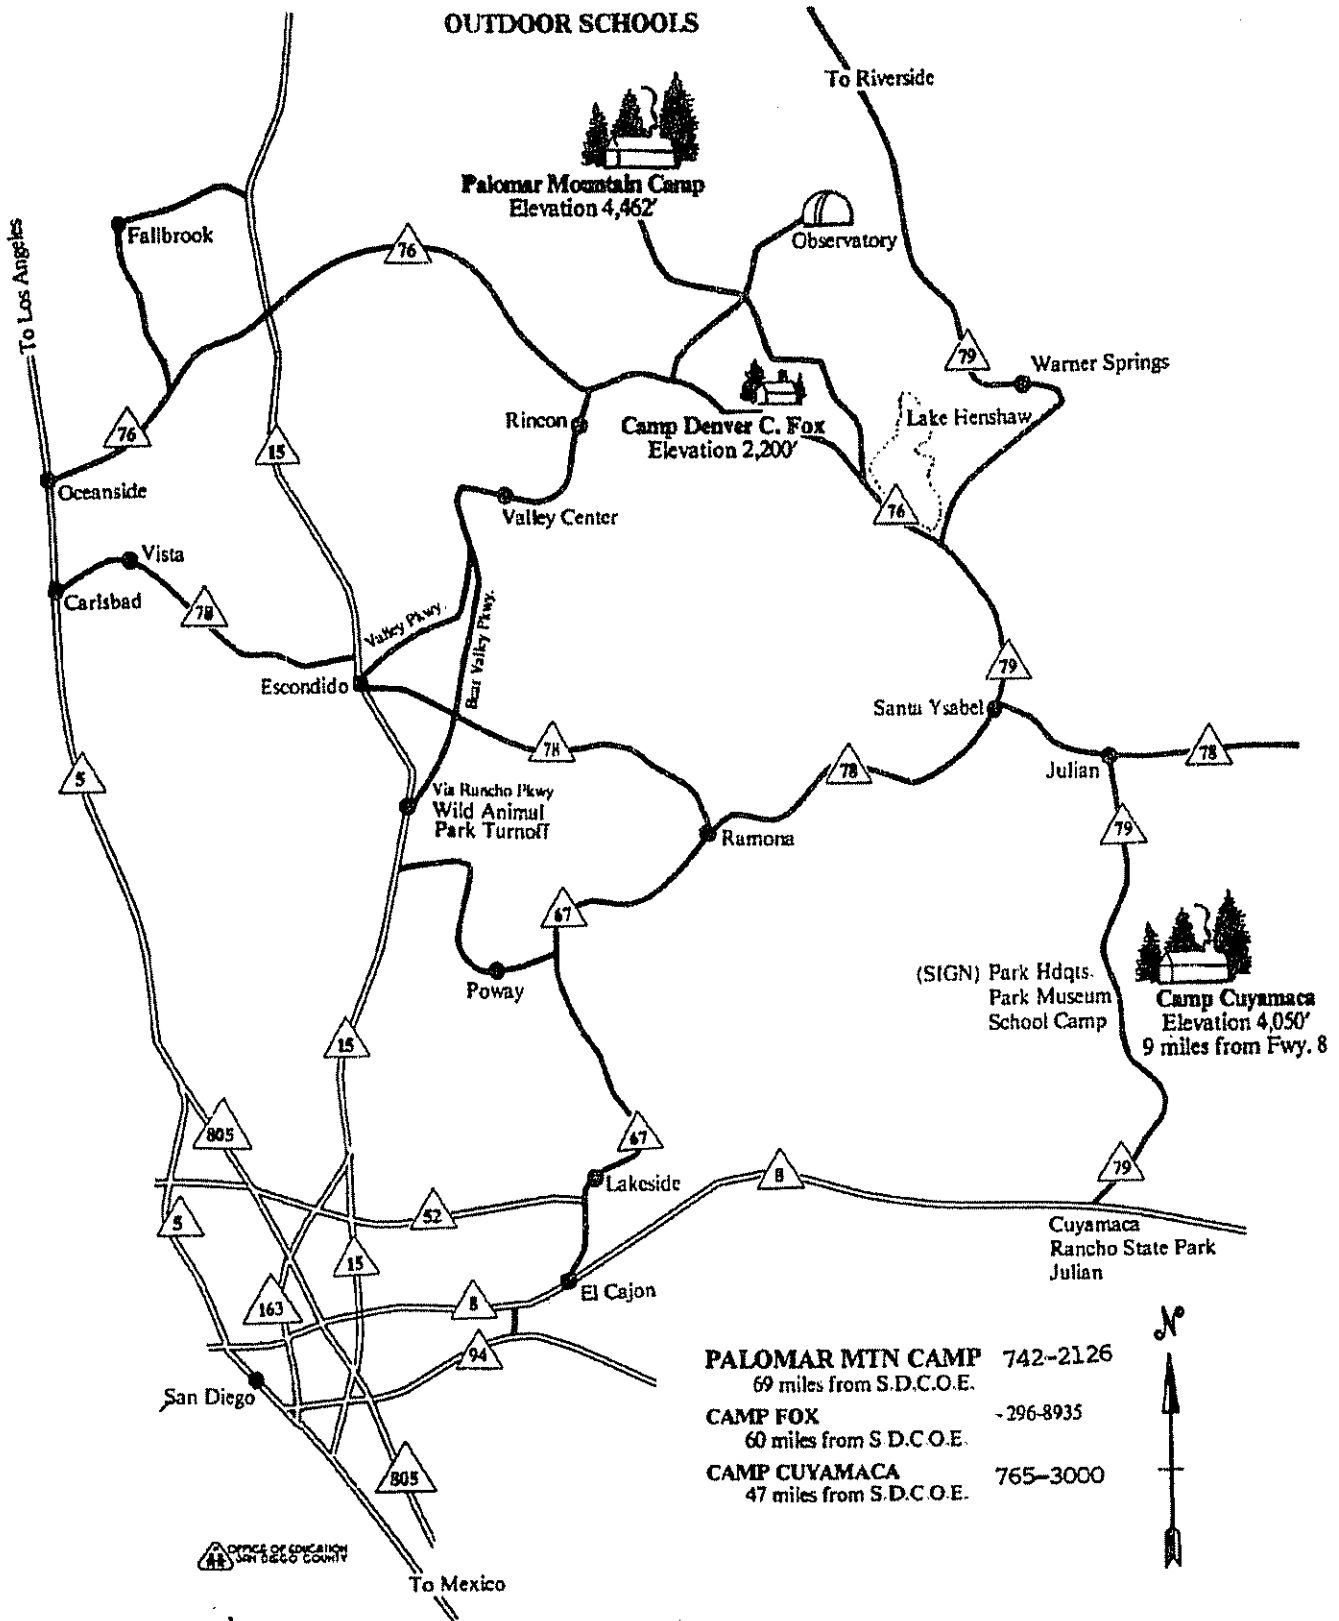

OUTDOOR SCHOOLS

PALOMAR MTN CAMP 742-2126
69 miles from S.D.C.O.E.

CAMP FOX -296-8935
60 miles from S.D.C.O.E.

CAMP CUYAMACA 765-3000
47 miles from S.D.C.O.E.

OFFICE OF EDUCATION
SAN DIEGO COUNTY